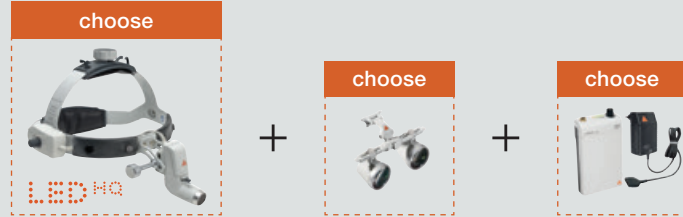

Experience true individuality

HEINE Binocular Loupes and Headlights. Ordering information.

ML4 LED HEADLIGHT WITH HR/HRP BINOCULAR LOUPES

TOPSELLER IN ALL SURGICAL SPECIALTIES

ML4 LED HeadLight Kits with HR or HRP Binocular Loupes, with i-View loupe mount **and S-GUARD**, Headband Professional L, mPack and plug-in transformer, cleaning fluid, cleaning cloth